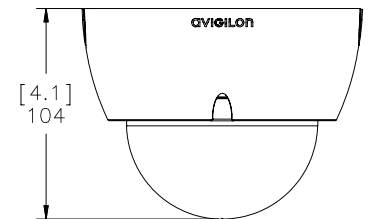

MECHANICAL

Dimensions (ØxH)	138 mm x 104 mm (5.4" x 4.1)
Weight	0.53 kg (1.17 lbs)
Dome Bubble	Polycarbonate, clear
Body	Plastic
Housing	Surface mount, tamper resistant
Finish	Plastic, RAL 9003
Adjustment Range	360° pan, 180° tilt (122° tilt with -IR option), 180° azimuth
Onboard Storage	SD/SDHC/SDXC slot – minimum class 4; class 6 or better recommended

Outline Dimensions

[X.X]	INCHES
X	MM