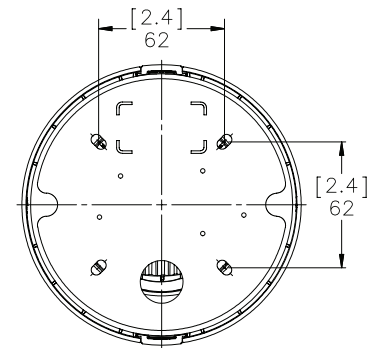

MECHANICAL

Dimensions (ØxH)	138 mm x 104 mm (5.4" x 4.1)
Weight	0.53 kg (1.17 lbs)
Dome Bubble	Polycarbonate, clear
Body	Plastic
Housing	Surface mount, tamper resistant
Finish	Plastic, RAL 9003
Adjustment Range	360° pan, 180° tilt (122° tilt with -IR option), 180° azimuth
Onboard Storage	SD/SDHC/SDXC slot – minimum class 4; class 6 or better recommended

ORDERING INFORMATION

3.0W-H3-D1	3.0 Megapixel WDR Day/Night H.264 HD 3-9mm Indoor Dome Camera
3.0W-H3-D1-IR	3.0 Megapixel WDR Day/Night H.264 HD 3-9mm Indoor Dome Camera with IR Illumination
3.0W-H3-D2	3.0 Megapixel WDR Day/Night H.264 HD 9-22mm Indoor Dome Camera
H3-D-SMOKE	Dome Camera Cover with Smoked Bubble

Outline Dimensions

[X.X]	INCHES
X	MM