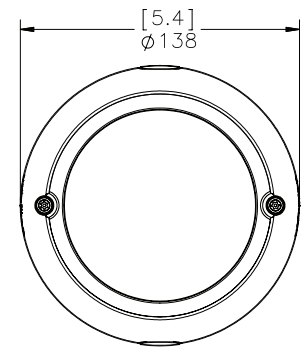

MECHANICAL

Dimensions (ØxH)	138 mm x 104 mm (5.4" x 4.1)
Weight	0.53 kg (1.17 lbs)
Dome Bubble	Polycarbonate, clear
Body	Plastic
Housing	Surface mount, tamper resistant
Finish	Plastic, RAL 9003
Adjustment Range	360° pan, 180° tilt (122° tilt with -IR option), 180° azimuth
Onboard Storage	SD/SDHC/SDXC slot – minimum class 4; class 6 or better recommended

ORDERING INFORMATION

3.0W-H3-D1	3.0 Megapixel WDR Day/Night H.264 HD 3-9mm Indoor Dome Camera
3.0W-H3-D1-IR	3.0 Megapixel WDR Day/Night H.264 HD 3-9mm Indoor Dome Camera with IR Illumination
3.0W-H3-D2	3.0 Megapixel WDR Day/Night H.264 HD 9-22mm Indoor Dome Camera
H3-D-SMOKE	Dome Camera Cover with Smoked Bubble

Outline Dimensions

[X.X]	INCHES
X	MM