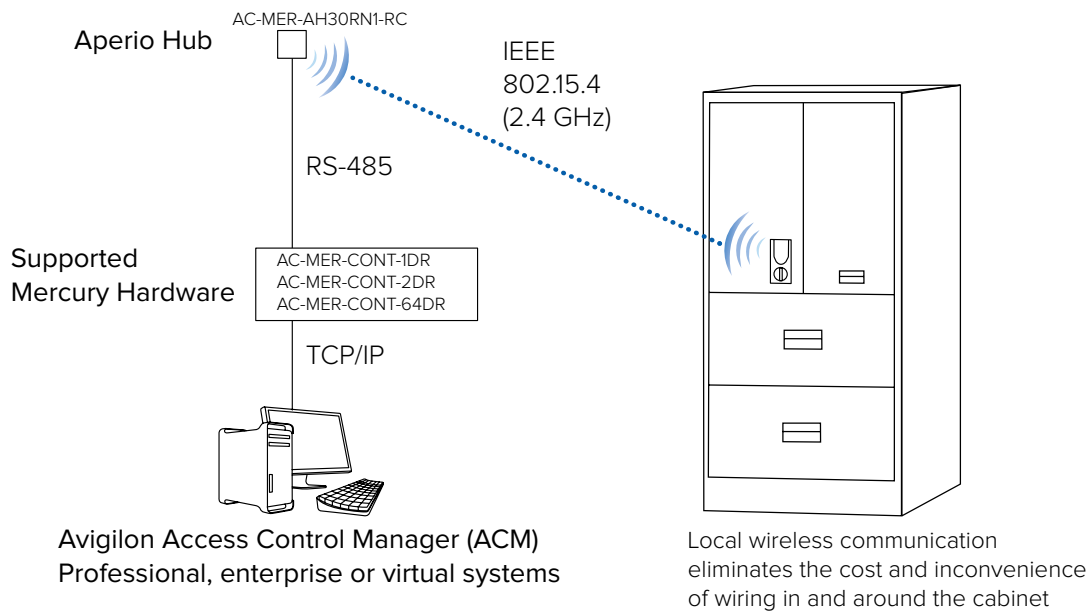

Ordering Information

AC-AA-HES-AP-K100-622-SE-B1	K100 Wireless Cabinet Lock with HID® 13.56 MHz iCLASS® Reader Black Round Knob
AC-AA-HES-AP-K100-622-SE-B2	K100 Wireless Cabinet Lock with HID® 125kHz Prox Reader Black Round Knob
AC-AA-HES-AP-K100-622-PA-B1	K100 Wireless Cabinet Lock with HID® 13.56 MHz iCLASS® Reader White Round Knob
AC-AA-HES-AP-K100-622-PA-B2	K100 Wireless Cabinet Lock with HID® 125kHz Prox Reader White Round knob
AC-MER-AH30RN1-RC	ASSA ABLOY - Mercury Aperio Hub 1:8-with Avigilon Enablement SW
AC-MER-APD-10-USB	AS-APRD1/PAP1 USB radio dongle Programming Application Tool
AC-AA-HUB-EXT-10-ANT	ASSA ABLOY Aperio Hub External Antenna (Omnidirectional)
AC-MER-CONT-1DR	Access Platform EP1501 single door controller with PoE support (Mercury EP1501)
AC-MER-CONT-2DR	Access Platform EP1502 door controller (Mercury EP1502)
AC-MER-CONT-64DR	Access Platform EP2500 door controller (Mercury EP2500)

Please contact Avigilon for more ordering information.

Typical Configuration

Aperio® wireless lock technology developed by ASSA ABLOY, the global leader in door opening solutions