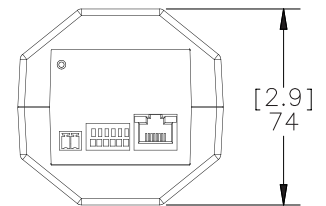

NETWORK	
Network	100BASE-TX
Cabling Type	CAT5
Connector	RJ-45
Security	SSL
Protocol	UDP, TCP, SOAP, DHCP, Zeroconf

MECHANICAL	
Dimensions (LxWxH)	120 mm x 79 mm x 74 mm (4.7" x 3.1" x 2.9")
Weight	1.15 kg (2.5 lbs) without lens
Camera Mount	1/4" UNC-20 (top and bottom)

ELECTRICAL	
Power Source	VDC: 12-24 V VAC: 24 V PoE: IEEE802.3af Class 3 compliant
Power Consumption	13 W
Power Connector	2-pin terminal block

ENVIRONMENTAL	
Operating Temperature	-10 °C to +50 °C (14 °F to 122 °F)
Storage Temperature	-10 °C to +70 °C (14 °F to 158 °F)
Humidity	0 - 95% relative humidity (non-condensing)

CERTIFICATION		
Safety	UL 60950 CSA 60950 EN 60950-1	CE ROHS WEEE
Electromagnetic Emissions	FCC Part 15 Subpart B Class A IC ICES-003 Class A EN 55022 Class A	EN 61000-6-3 EN 61000-3-2 EN 61000-3-3
Eletromagnetic Immunity	EN 50130-4 EN 61000-4-2 EN 61000-4-3 EN 61000-4-4	EN 61000-4-5 EN 61000-4-6 EN 61000-4-11 EN 61000-6-1

ORDERING INFORMATION		
8.0MP-HD-PRO-M		8.0 Megapixel JPEG2000 Monochrome HD Pro Camera

Outline Dimensions

[X.X]	INCHES
X	MM