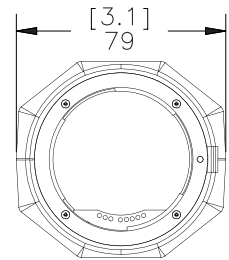

# Specifications

CAMERA	
Image Sensor	4/3" format progressive scan CCD
Active Pixels	3296 (H) x 2472 (V)
Imaging Area	18.1 mm (H) x 13.6 mm (V); 0.713" (H) x 0.535" (V)
Minimum Illumination	0.01 lux (at F1.4)
Dynamic Range	64 dB
Lens Mount	EF (SLR-style bayonet)
Image Compression Method	JPEG2000
Image Rate	7 (at full resolution)
Motion Detection	Selectable sensitivity and threshold
Electronic Shutter Control	Automatic, Manual (2 to 1/60000 sec)
Iris Control	Automatic, Manual
Focus Control	Motorized, Manual
Flicker Control	50 Hz, 60 Hz
White Balance	Automatic, Manual
Backlight Compensation	Automatic
Privacy Zones	Up to 4 zones
External I/O Terminals	Alarm In, Alarm Out, RS-485

NETWORK	
Network	100BASE-TX
Cabling Type	CAT5
Connector	RJ-45
Security	SSL
Protocol	UDP, TCP, SOAP, DHCP, Zeroconf

MECHANICAL	
Dimensions (LxWxH)	120 mm x 79 mm x 74 mm (4.7" x 3.1" x 2.9")
Weight	1.15 kg (2.5 lbs) without lens
Camera Mount	1/4" UNC-20 (top and bottom)

# Outline Dimensions

[X.X]	INCHES
X	MM