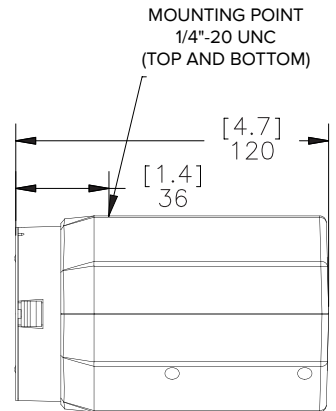

# Specifications

CAMERA	
Image Sensor	4/3" format progressive scan CCD
Active Pixels	3296 (H) x 2472 (V)
Imaging Area	18.1 mm (H) x 13.6 mm (V); 0.713" (H) x 0.535" (V)
Minimum Illumination	0.01 lux (at F1.4)
Dynamic Range	64 dB
Lens Mount	EF (SLR-style bayonet)
Image Compression Method	JPEG2000
Image Rate	7 (at full resolution)
Motion Detection	Selectable sensitivity and threshold
Electronic Shutter Control	Automatic, Manual (2 to 1/60000 sec)
Iris Control	Automatic, Manual
Focus Control	Motorized, Manual
Flicker Control	50 Hz, 60 Hz
White Balance	Automatic, Manual
Backlight Compensation	Automatic
Privacy Zones	Up to 4 zones
External I/O Terminals	Alarm In, Alarm Out, RS-485

NETWORK	
Network	100BASE-TX
Cabling Type	CAT5
Connector	RJ-45
Security	SSL
Protocol	UDP, TCP, SOAP, DHCP, Zeroconf

MECHANICAL	
Dimensions (LxWxH)	120 mm x 79 mm x 74 mm (4.7" x 3.1" x 2.9")
Weight	1.15 kg (2.5 lbs) without lens
Camera Mount	1/4" UNC-20 (top and bottom)

# Outline Dimensions

[X.X]	INCHES
X	MM