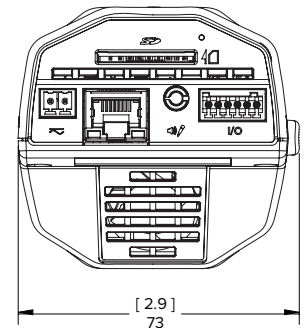

[X.X]	INCHES
X	MM

ENVIRONMENTAL	
Operating Temperature	-10 °C to +50 °C (14 °F to 122 °F)
Storage Temperature	-10 °C to +70 °C (14 °F to 158 °F)

CERTIFICATIONS			
Safety	UL 60950 CSA 60950	EN 60950-1 CE	ROHS WEEE
Electromagnetic Emissions	FCC Part 15 Subpart B Class B	IC ICES-003 Class B	EN 55022 Class B
Electromagnetic Immunity	EN 55024 Class B EN 61000-4-2 EN 61000-4-3	EN 61000-4-5 EN 61000-4-4	EN 61000-4-6 EN 61000-4-11

ORDERING INFORMATION	
8L-H4PRO-B	8 Megapixel H.264 Pro Color Camera with LightCatcher Technology